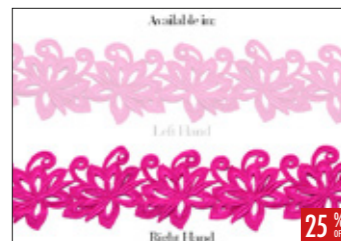

ANASTASIA GUIPURE RIBBON RH ELECTRIC PNK
LR05099RH/EP 8.5cm
NOW £24.75 p/m